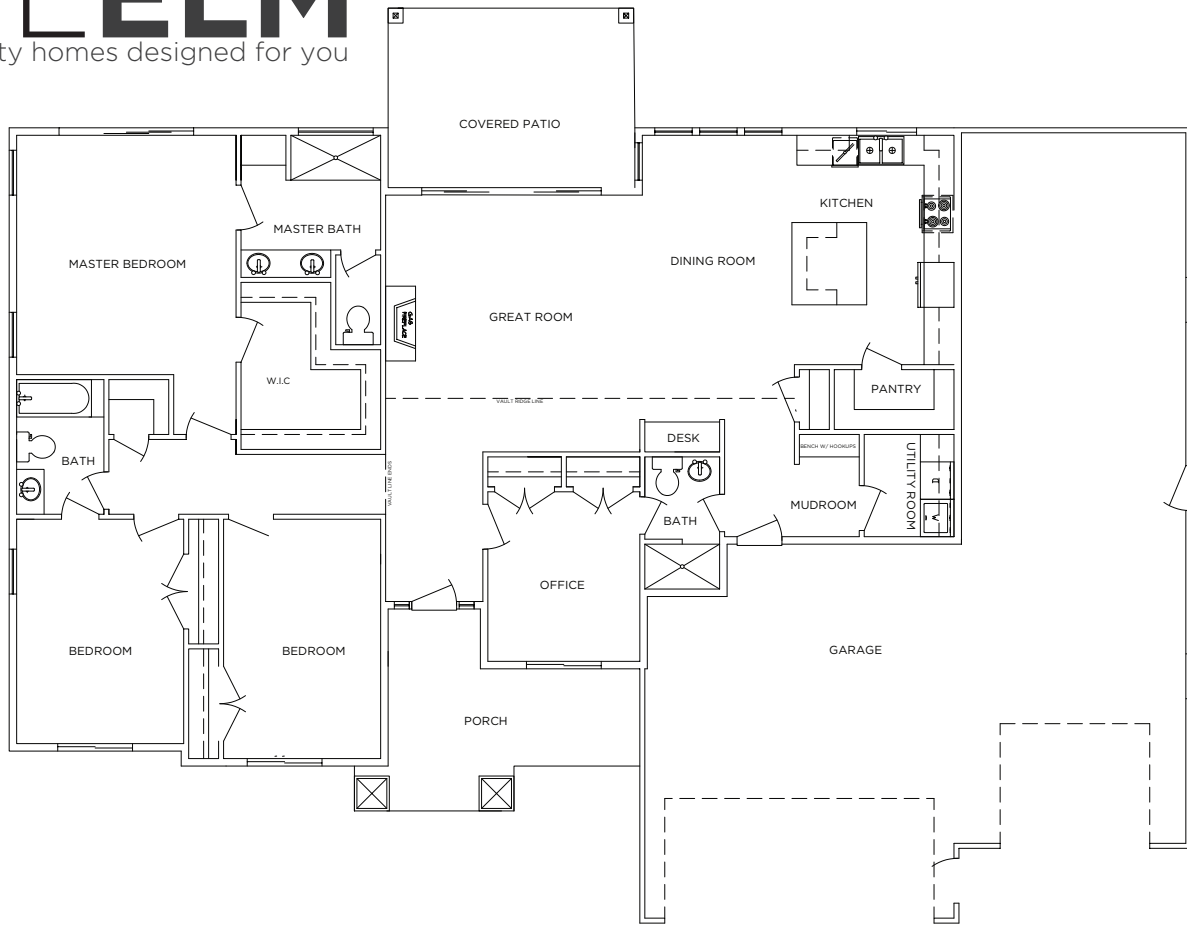

THE ELM

quality homes designed for you

2,270 TOTAL SQ. FT.
3 BEDS 2.5 BATHS 3 CAR GARAGE

BUILDING IMMACULATE SINCE 1997

435.705.5151 | IMMACULATEHOMES.NET
134 N 200 E, St. George, UT 84770

This drawing is conceptual only and for the convenience of reference. It should not be relied upon as a representation (express or implied), of final size, location or dimensions of any lot, building, amenity, common space, or any other use. The developer expressly reserves the right, without notice or consent, to make any modifications, revisions, and/or changes it deems desirable. This drawing may not be to scale and is for relative location purposes only. Final sizes, locations, dimensions or inclusions may vary with actual development and construction.