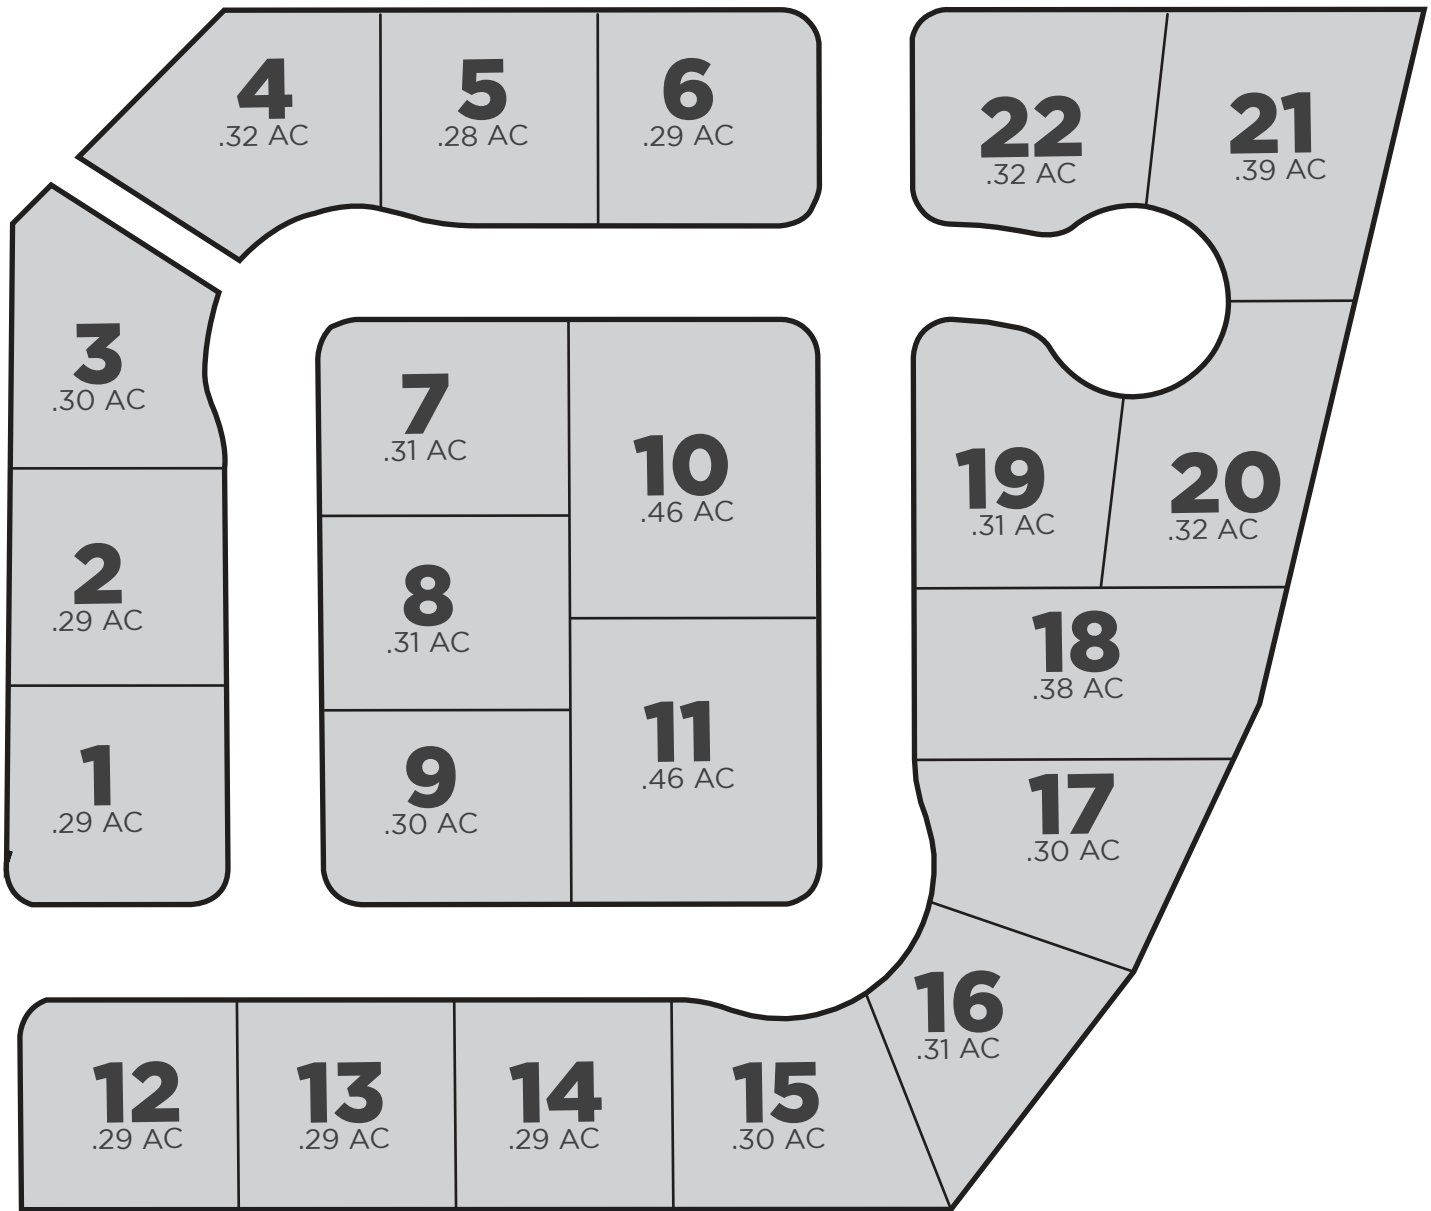

MAJESTIC DRIVE

WASHINGTON FIELDS ROAD

435.705.5151 | IMMACULATEHOMES.NET

# MAJESTIC FIELDS

BUILDING EXCELLENT SINCE 1997

435-363-6768 | IMMACULATEHOMES.NET

321 N Mall Dr. Suite #T102, St. George, UT 84770

This drawing is conceptual only and for the convenience of reference. It should not be relied upon as a representation (express or implied), of final size, location or dimensions of any lot, building, amenity, common space, or any other use. The developer expressly reserves the right, without notice or consent, to make any modifications, revisions, and/or changes it deems desirable. This drawing may not be to scale and is for relative location purposes only. Final sizes, locations, dimensions or inclusions may vary with actual development and construction.